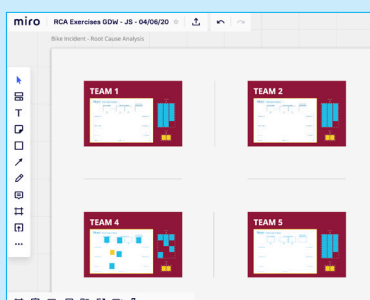

Team Exercises

Online Collaborative Working

Collaborative working combined with practical case studies embeds learning and prepares delegates for real-life investigation situations. Furthermore, by utilising the online collaboration tools in the Kelvin TOP-SET Cloud Classroom, delegates will be better prepared to run investigations when they are unable to be 'on-site'.