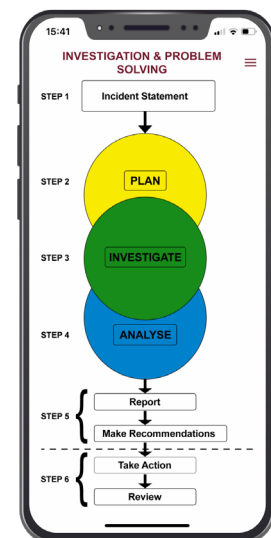

TOP-SET Investigation App