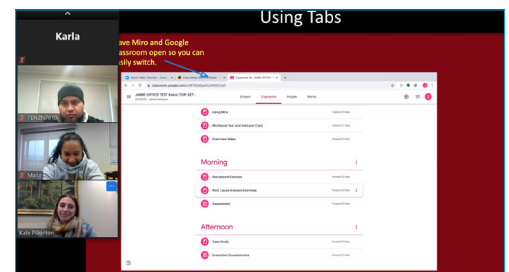

Kelvin TOP-SET has worked with its educational and IT specialists to develop this innovative approach to learning about Incident Investigation and Problem Solving. This course contains all the elements of the highly regarded 'face-to-face' investigator course but without the necessity for participants to travel; a huge advantage for companies all around the world.

Delegates learn to utilise the Kelvin TOP-SET Incident Investigation System to efficiently and effectively investigate incidents, to help solve problems and improve organisational performance.

Kelvin TOP-SET Tutors use their extensive, 'real-world' investigation experience to teach the 6-step Kelvin TOP-SET Incident Investigation System to delegates, who gain the competence and confidence to investigate incidents within their organisation.

Key Features:

- Remote learning using world-leading technology – The Kelvin TOP-SET Cloud Classroom environment ensures the optimal digital learning experience
- Active case studies & tasks where delegates are divided into investigation teams (which mirrors 'real-life' scenarios)
- One highly experienced TOP-SET Tutor to 6 participants (lots of individual coaching time)
- Regular course dates to fit with work schedules
- End of course knowledge/understanding test

Highly Practical Virtual Environment

Who Is This Course For?

This qualification is an entry-level course for anyone who carries out investigations within their organisation and/or may be part of a larger investigation team.

Client Perspective:

"The online course was expertly run with none of the digital glitches often encountered on remote platforms. I was surprised to hear that this is a very new product. Jamie knew the subject and material inside-out and used the digital classroom and storyboard effortlessly. Clearly TOP-SET have evolved their world-class courses into world-class online courses." Mike Pennefather, IntegraCertified