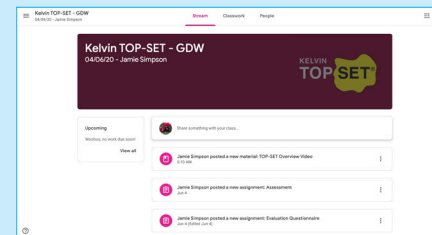

Easy-to-navigate Cloud Classroom

What Delegates Say:

"I found that the use of technology was good; it enabled us to not only learn the TOP-SET approach, but a new way of doing it." | "It was incredibly informative and gave me tools to improve investigations at work." | "Simplifies the investigation procedure."

On successful completion of the course each participant will be given the latest TOP-SET interactive app. This operates on all platforms, and is of huge practical benefit to everyone while conducting investigations.

Course duration – 8 hours

Open (public) and In-house Courses are available

Kelvin TOP-SET Introductory Investigator Course Certificate is supplied on successful course completion

*with sufficient internet access (see separate Setup Instructions document for details)