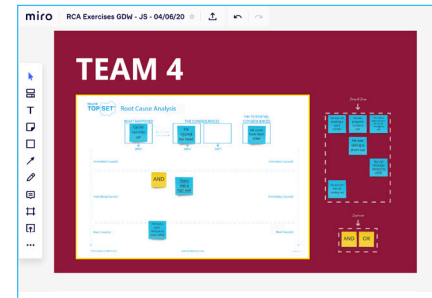

Truly Effective Incident Investigation

Kelvin TOP-SET is a complete Incident Investigation System, taking you from Planning to Root Cause Analysis and making Recommendations. Delegates will gain a solid understanding of how to use the Kelvin TOP-SET Incident Investigation System in their organisation to learn from and prevent incidents reliably. Understanding and solving problems is at the heart of the Kelvin TOP-SET Introductory Investigator Course. The TOP-SET approach is easy-to-use and gives consistent results across all types of industries and organisations.

Learning Outcomes Include:

- Understanding and appreciating the value of the TOP-SET process
- Understanding how to write an effective Incident Statement
- Being able to plan an investigation
- Using the TOP-SET Indicators to collect data/evidence
- Being able to build a TOP-SET Storyboard
- Improving co-operation and teamwork
- Carrying out effective root cause analyses
- Making impactful SMART actions and recommendations

Remote Group Exercises