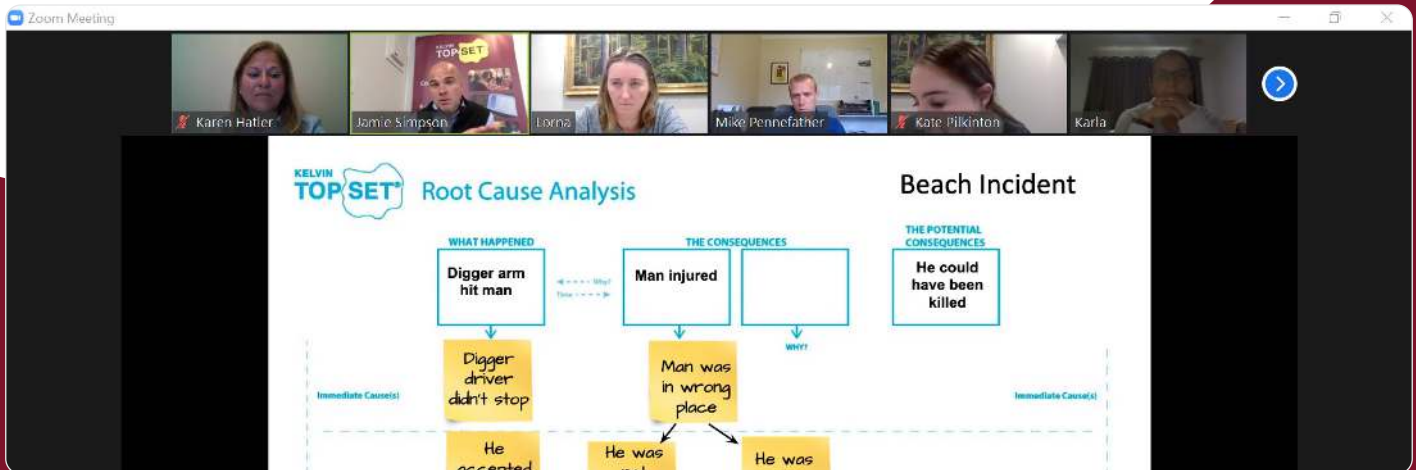

Overview

This online, tutor-led TOP-SET course is designed for anyone involved in incident investigations and problem solving, and who may be part of a larger incident investigation team.

Taught in the Kelvin TOP-SET Cloud Classroom, this highly interactive course is an introduction to the easy-to-follow 6-step TOP-SET Incident Investigation and Root Cause Analysis Method for investigating incidents.

Collaborative working in the digital arena combined with practical case studies embeds learning and prepares delegates for real-life investigation situations and becoming a more effective part of an incident investigation team.

Participants gain access to:

- TOP-SET Digital Charts for use with online collaboration tools, e.g. Miro, Microsoft Whiteboard, Jamboard etc. (no additional software required)
- The TOP-SET App

Course details

Taught online by an experienced tutor

- 1-day course
- Up to 6 people, with groupwork through virtual breakout rooms
- Regular open courses are held globally, year-round.
- Private, in-house courses are available on request.
- Requires computer and internet download speed of 15Mbps (minimum)

Certification

Kelvin TOP-SET Introductory Investigator and CPD (7 hours)

“I had preconceptions about online training as I felt I wouldn’t get enough interaction. Well, I was wrong. The interaction level was excellent and far exceeded my expectations.”

Daniel Duggan, Production Supervisor – Repsol Sinopec