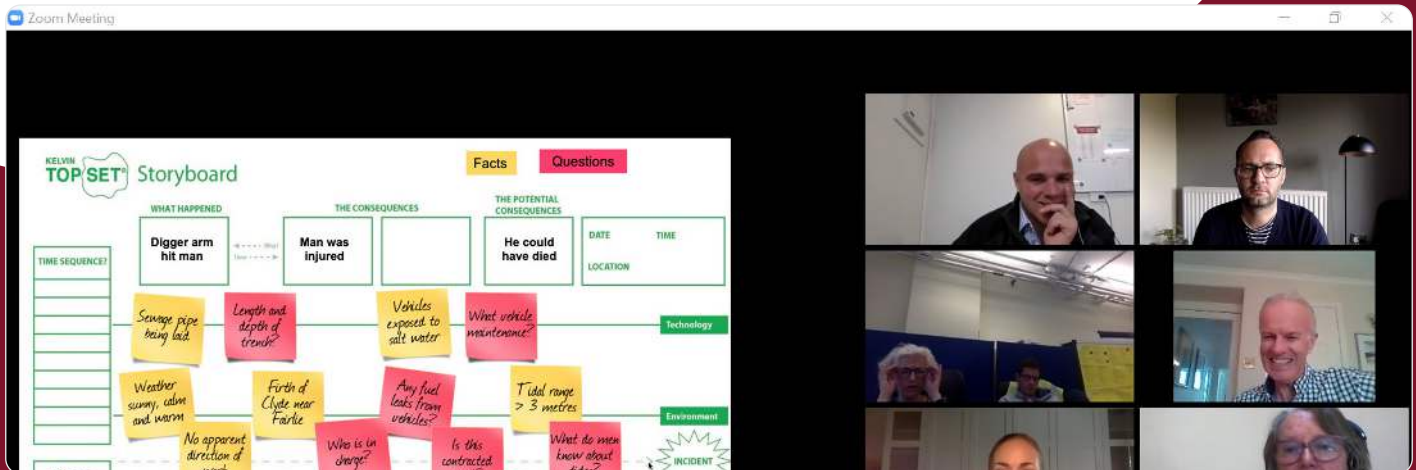

Overview

This online, tutor-led course has been developed to deliver high-quality incident investigation training in a real-time, interactive and collaborative virtual environment.

It is designed for anyone required to conduct incident investigations and solve problems within their company.

Participants gain access to:

- TOP-SET Digital Charts for use with online collaboration tools, e.g. Miro, Microsoft Whiteboard, Jamboard etc. (no additional software required)
- The TOP-SET App
- eLearning Course for personal development

Course details

Taught online by an experienced tutor

- 2-day course
- Up to 6 people, with groupwork through virtual breakout rooms
- Regular open courses are held globally, year-round.
- Private, in-house courses are available on request.
- Requires computer and internet download speed of 15Mbps (minimum)

Certification

Kelvin TOP-SET Incident Investigator and CPD (3 hours, eLearning)

“I have done quite a few investigation training courses during my career, but I strongly believe that Kelvin TOP-SET is the most useable for me. The training exceeded my expectations.”

Danny Vleghert, Rig Manager – Velesto